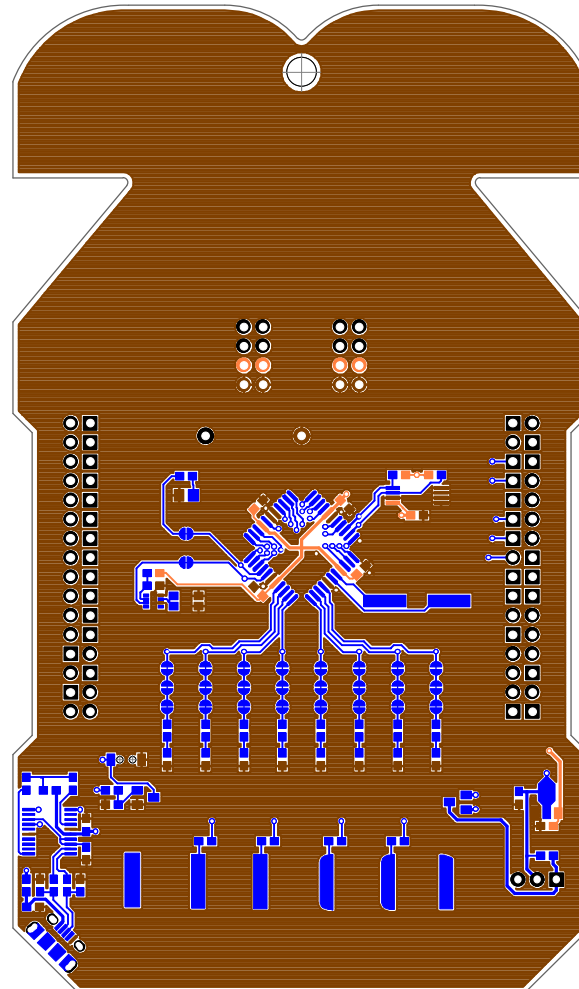

Parallax Inc.
599 Menlo Drive
Rocklin, CA 95765
(916) 624-8333
<http://www.parallax.com/>

DEF CON 22 Badge

Copyright 2014 Ryan Clarke, Jon Williams, David Carrier, and Parallax Incorporated. This work is released under the Creative Commons Attribution 3.0 International License. The full text of the license is available from: <http://creativecommons.org/licenses/by/3.0/us/legalcode>

Part Number 51000

SIZE

DEF CON 22 Badge Layout.dip

REV
A

27 May 2014

Sheet 1